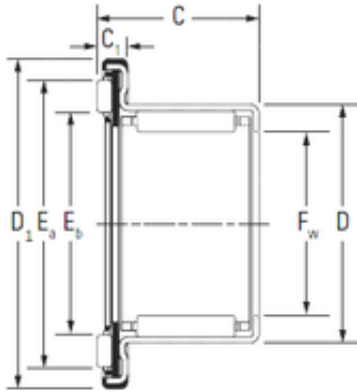

Feed Extruder Manufacture

Sunpring China Manufacturer Fortified Rice
Kernel Making Machine Artificial Rice Extruder
Rice Making Machine Price

Bearing No.

Size	25x37x22.2 mm
Bore Diameter	25 mm
Outer Diameter	37 mm
Width	22,2 mm
d	25 mm
D	37 mm
C	22,2 mm

Bearing 2D drawings and 3D CAD models